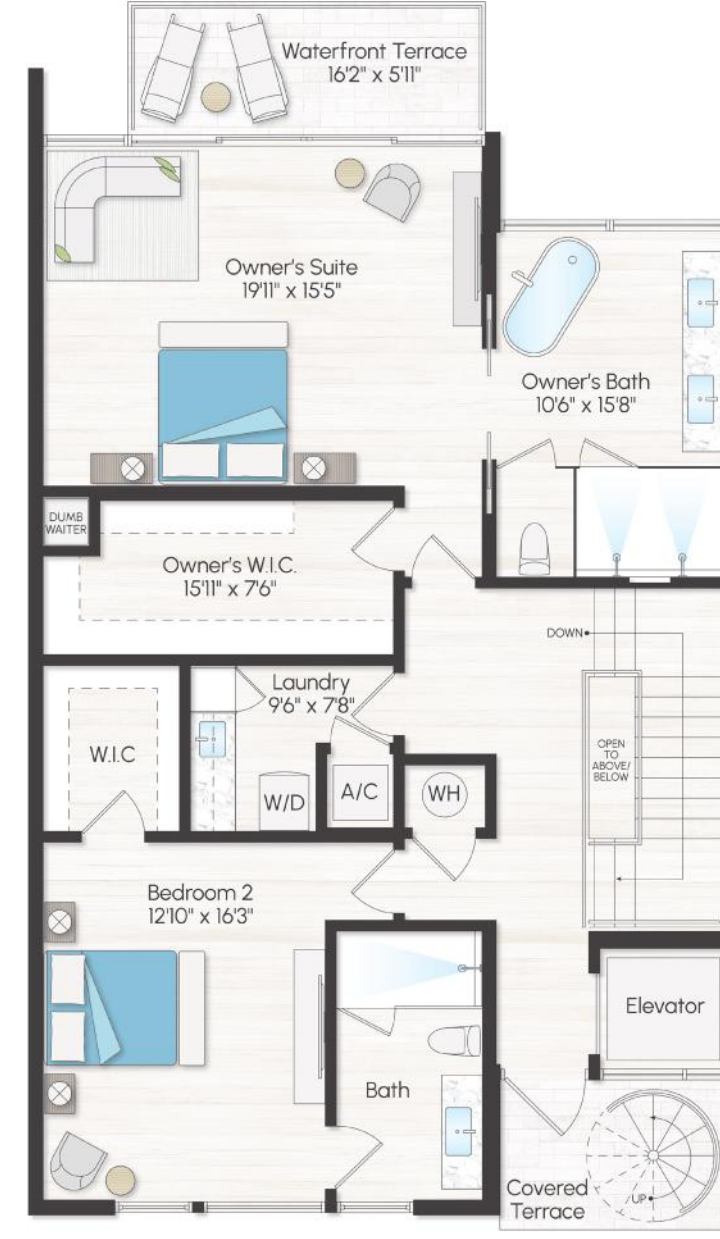

FORTÉ LUXE

RESIDENCE C INTERIOR

3 BEDROOMS | 3.5 BATHS + STUDY

A/C Living Area: 3,584 SQ. FT.
 Terrace Areas: 707 SQ. FT.
 Rooftop Deck Area: 1,270 SQ. FT.
 Garage: 443 SQ. FT.
Total Area: 6,004 SQ. FT.

LEVEL 1

LEVEL 2

LEVEL 3

LEVEL 4