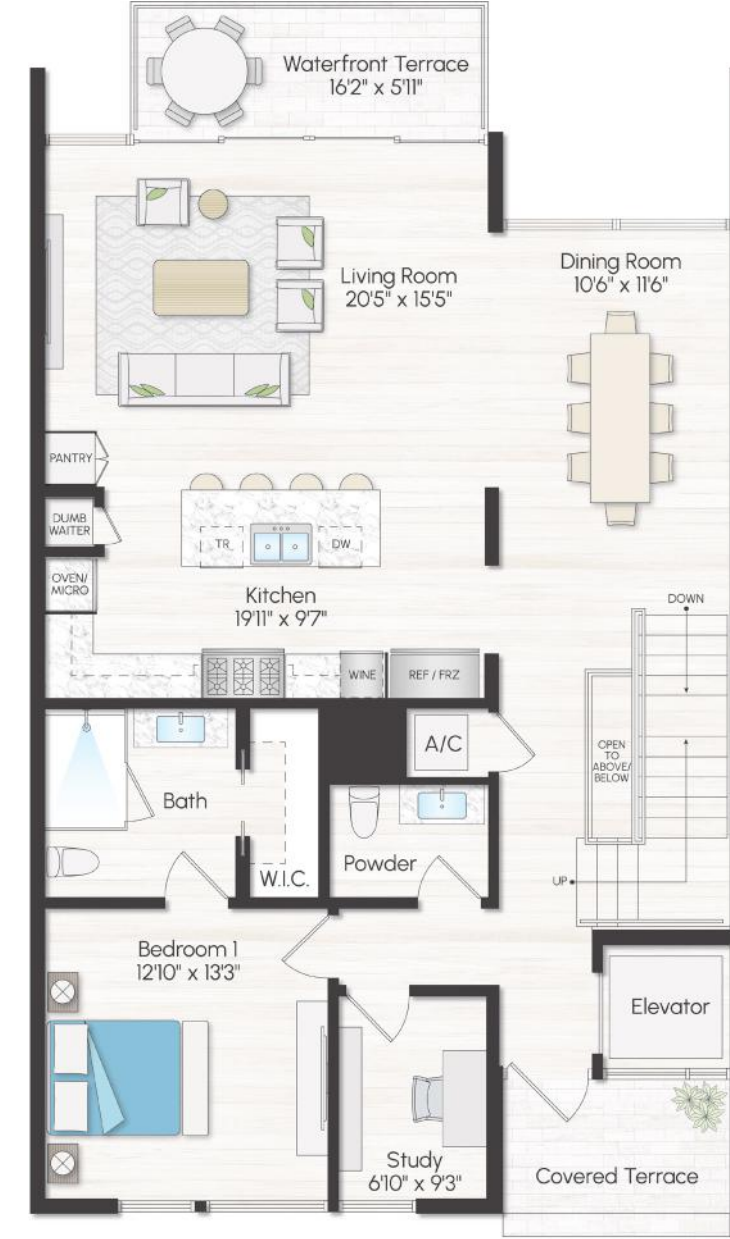

FORTÉ LUXE

RESIDENCE C INTERIOR

3 BEDROOMS | 3.5 BATHS + STUDY

A/C Living Area: 3,584 SQ. FT.
 Terrace Areas: 707 SQ. FT.
 Rooftop Deck Area: 1,270 SQ. FT.
 Garage: 443 SQ. FT.
Total Area: 6,004 SQ. FT.

LEVEL 1

LEVEL 2

LEVEL 3

LEVEL 4