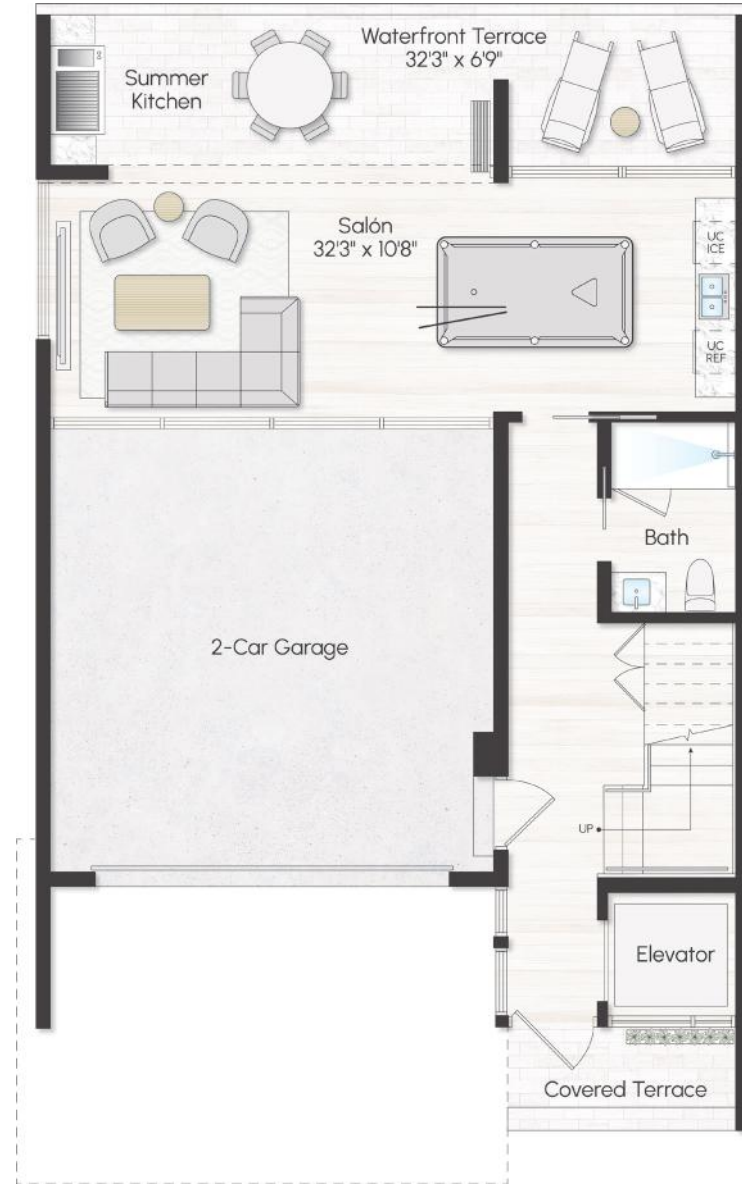

## RESIDENCE C

3 BEDROOMS | 3.5 BATHS + STUDY

A/C Living Area: 3,584 SQ. FT.

Terrace Areas: 707 SQ. FT.

Rooftop Deck Area: 1,270 SQ. FT.

Garage: 443 SQ. FT.

Total Area: 6,004 SQ. FT.

LEVEL 1

LEVEL 2

LEVEL 3

LEVEL 4