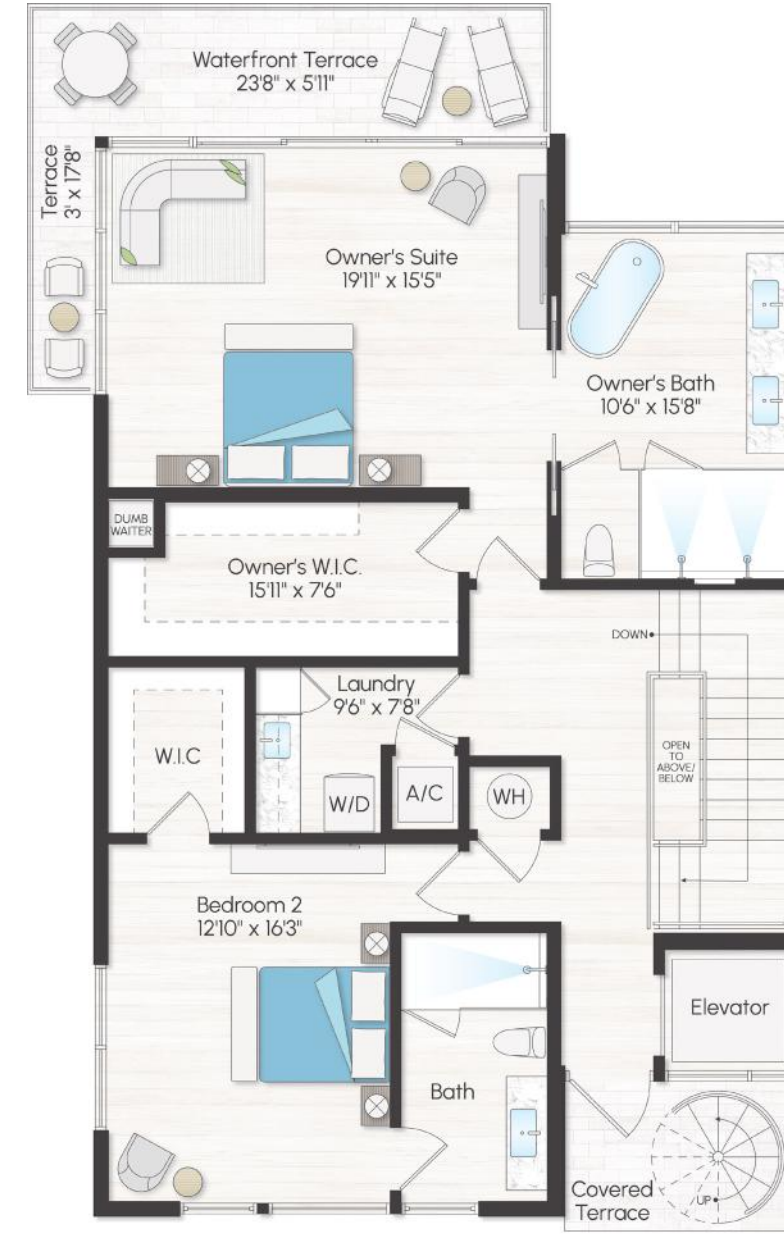

## RESIDENCE C

3 BEDROOMS | 3.5 BATHS + STUDY

A/C Living Area: 3,584 SQ. FT.

Terrace Areas: 707 SQ. FT.

Rooftop Deck Area: 1,270 SQ. FT.

Garage: 443 SQ. FT.

Total Area: 6,004 SQ. FT.

LEVEL 1

LEVEL 2

LEVEL 3

LEVEL 4