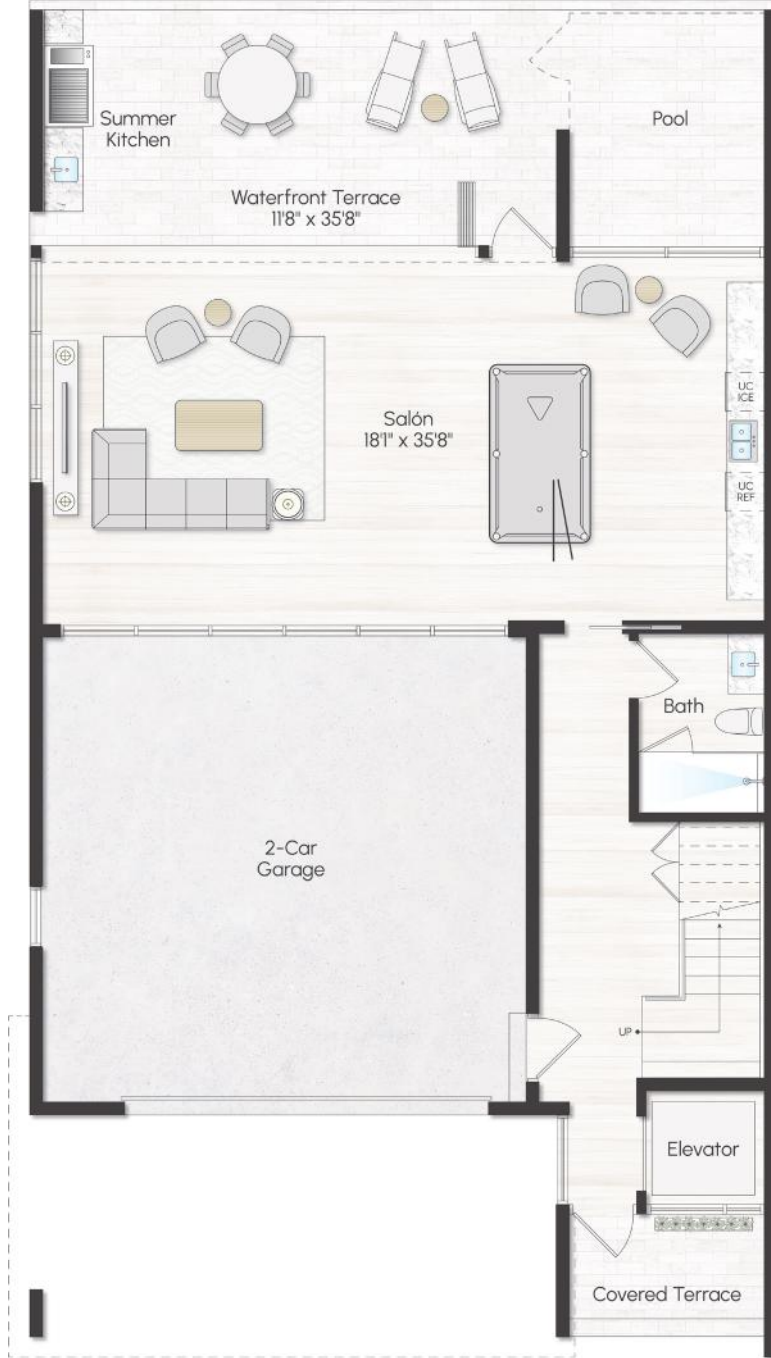

## RESIDENCE A

4 BEDROOMS | 4.5 BATHS + STUDY

A/C Living Area: 5,074 SQ. FT.

Terrace Areas: 1,119 SQ. FT.

Rooftop Deck Area: 1,717 SQ. FT.

Garage: 598 SQ. FT.

**Total Area: 8,508 SQ. FT.**

LEVEL 1

LEVEL 2

LEVEL 3

LEVEL 4