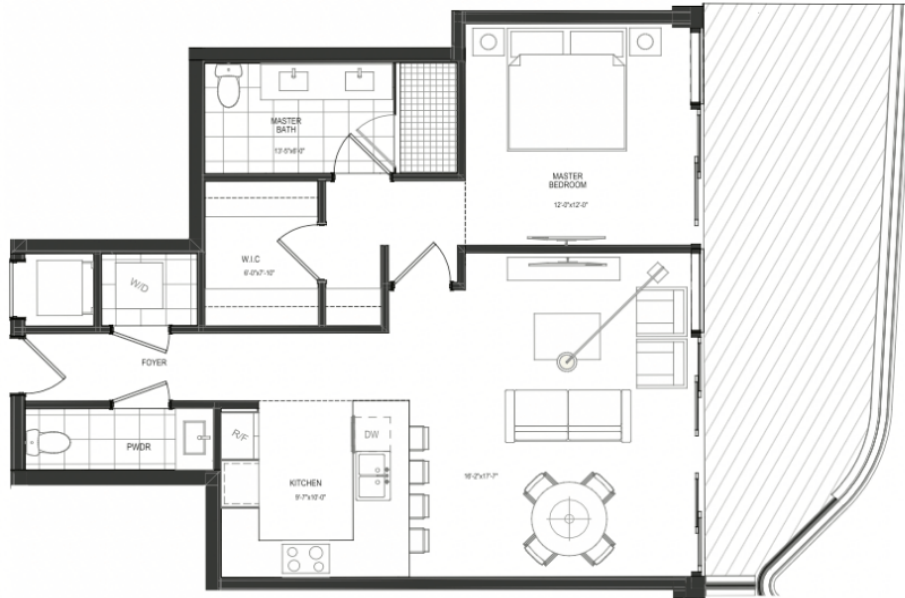

THE RITZ-CARLTON
RESIDENCES
POMPANO BEACH

YACHT TOWER
UNIT 08

1 Bedroom
1.5 Bathrooms
Levels 04 - 12

INTERIOR
917 Sq. Ft.

EXTERIOR
275 Sq. Ft.

TOTAL
1,192 Sq. Ft.