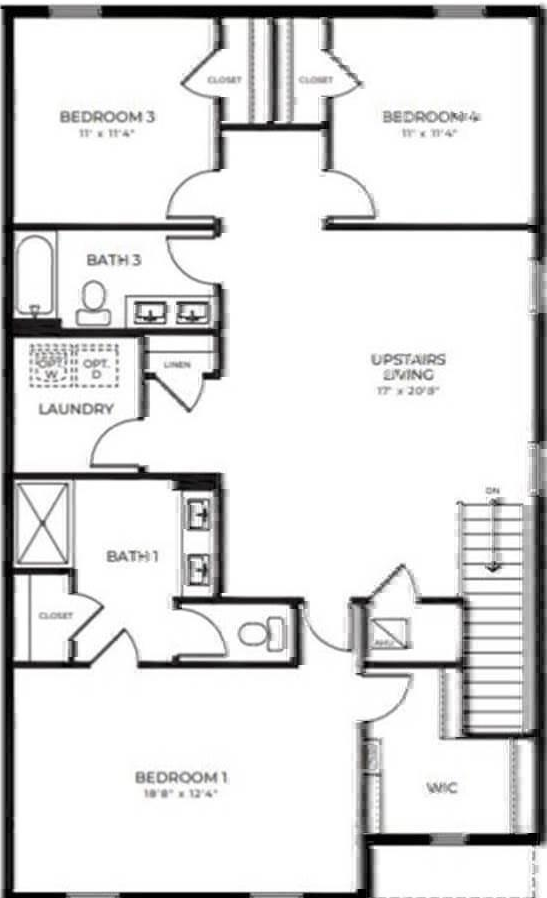

**Robie**  
 Single-Family Home  
 2,499 A/C Sq. Ft.<sup>^</sup>  
 4 Bedrooms, 3 Bathrooms  
 Upstairs Living  
 2-Car Garage

FIRST FLOOR

SECOND FLOOR